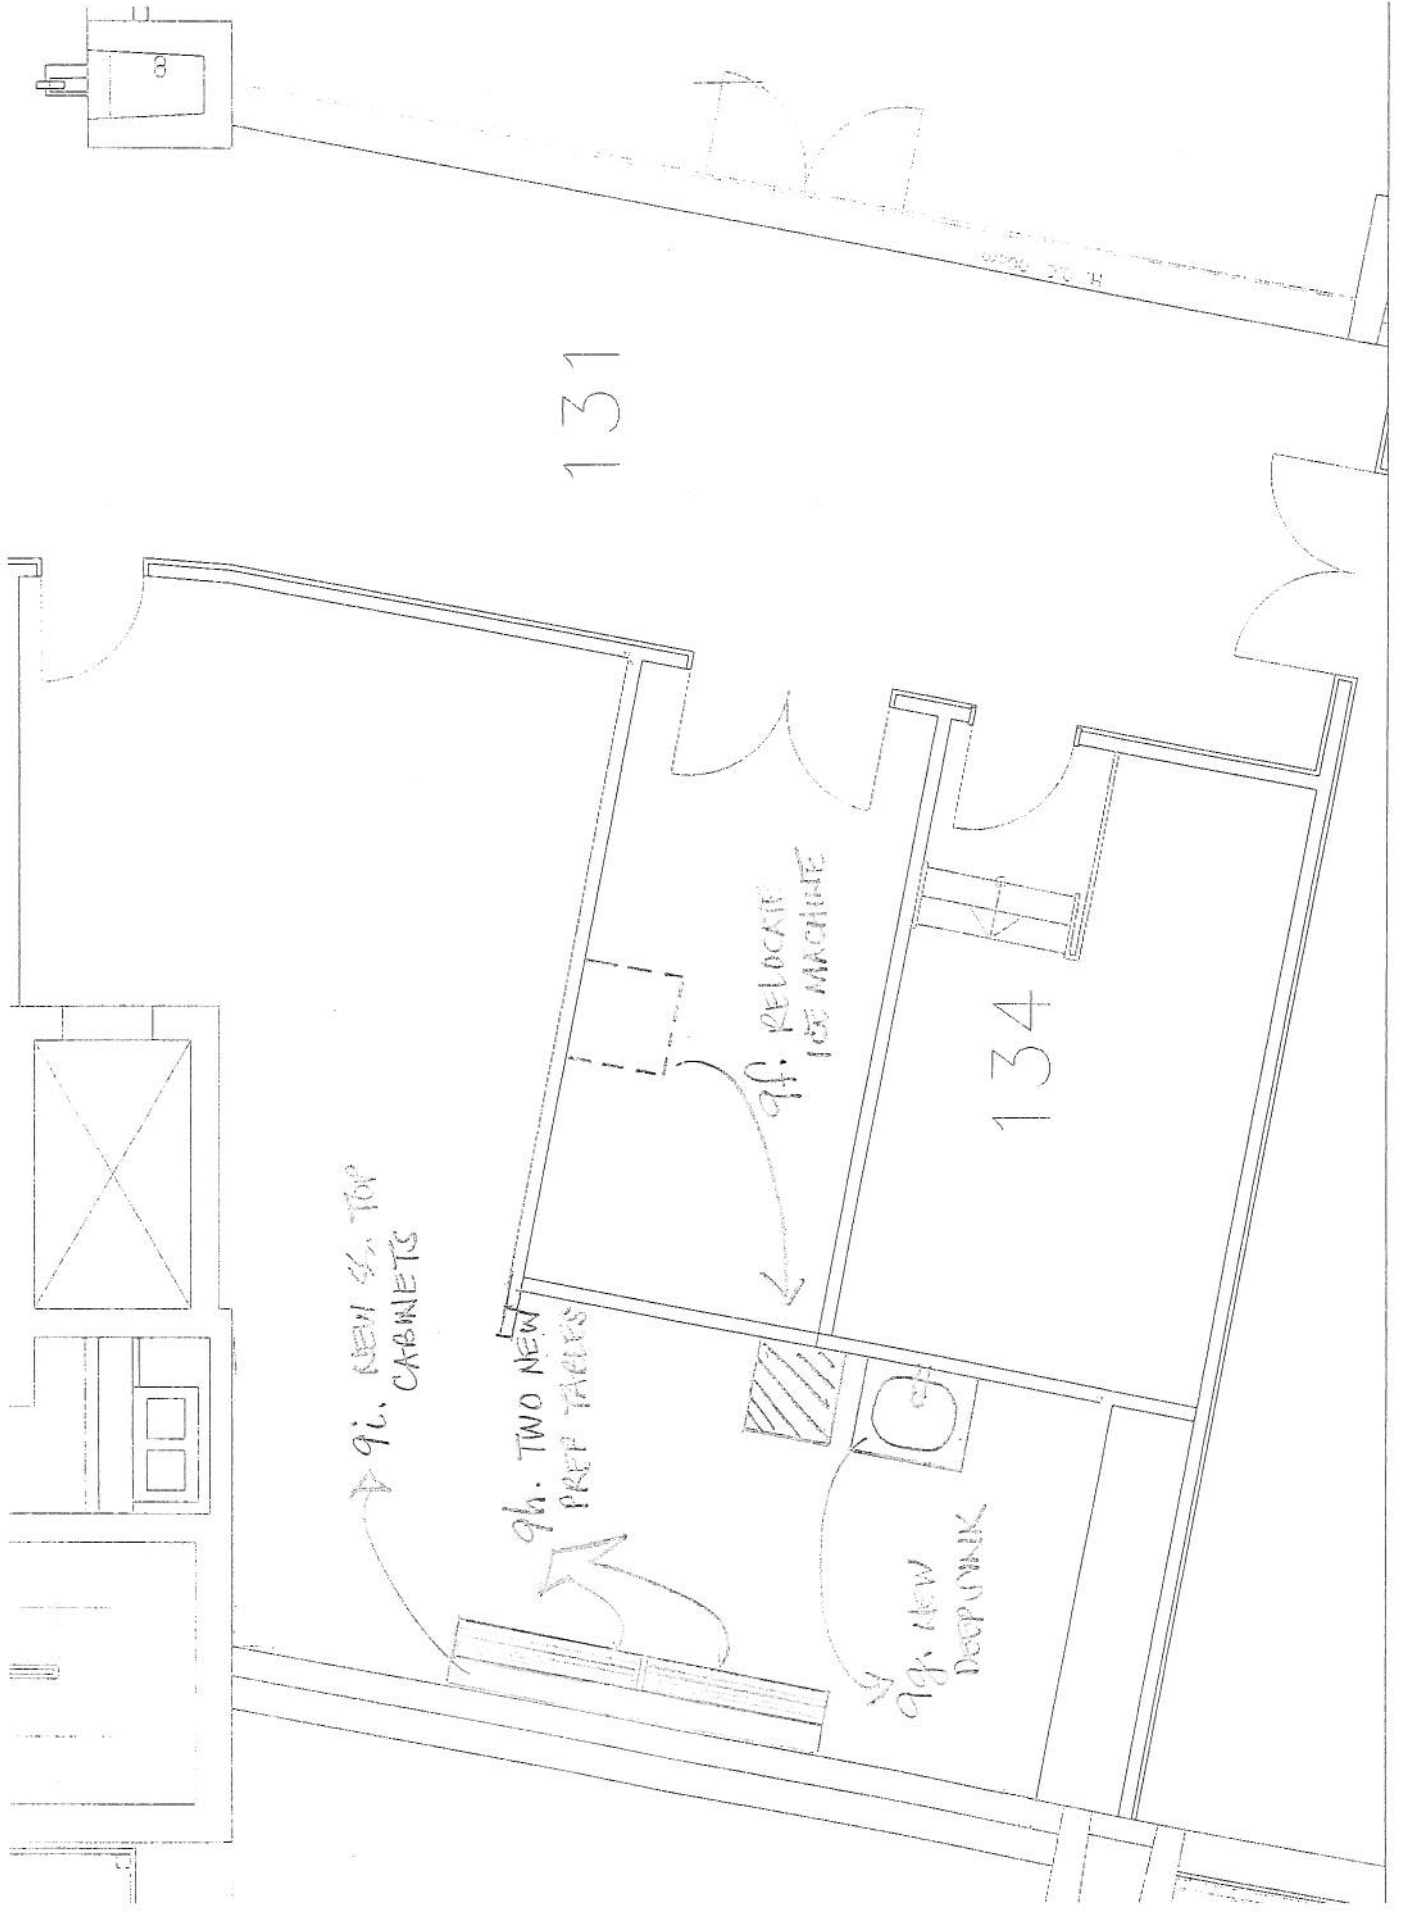

DRAWING #1

131

WOOD TO H

9a.- DEMO TOP AND BOTTOM
WOOD VENEER CABINETS
- REPLACE WITH NEW
SS TOP & BOTTOM
CABINETS TO FIT

134

DRAWING #2

DRAWING #3

131

134

9i. NEW 3/4 TOP CABINETS

9h. TWO NEW PREF TABLES

9f. RELOCATE ICE MACHINE

9g. NEW DEEPFRIG

DRAWING #4

9K. PURCHASE IDENTICAL
NEW TABLE NEXT TO
EXISTING

NEW TABLE
EXISTING