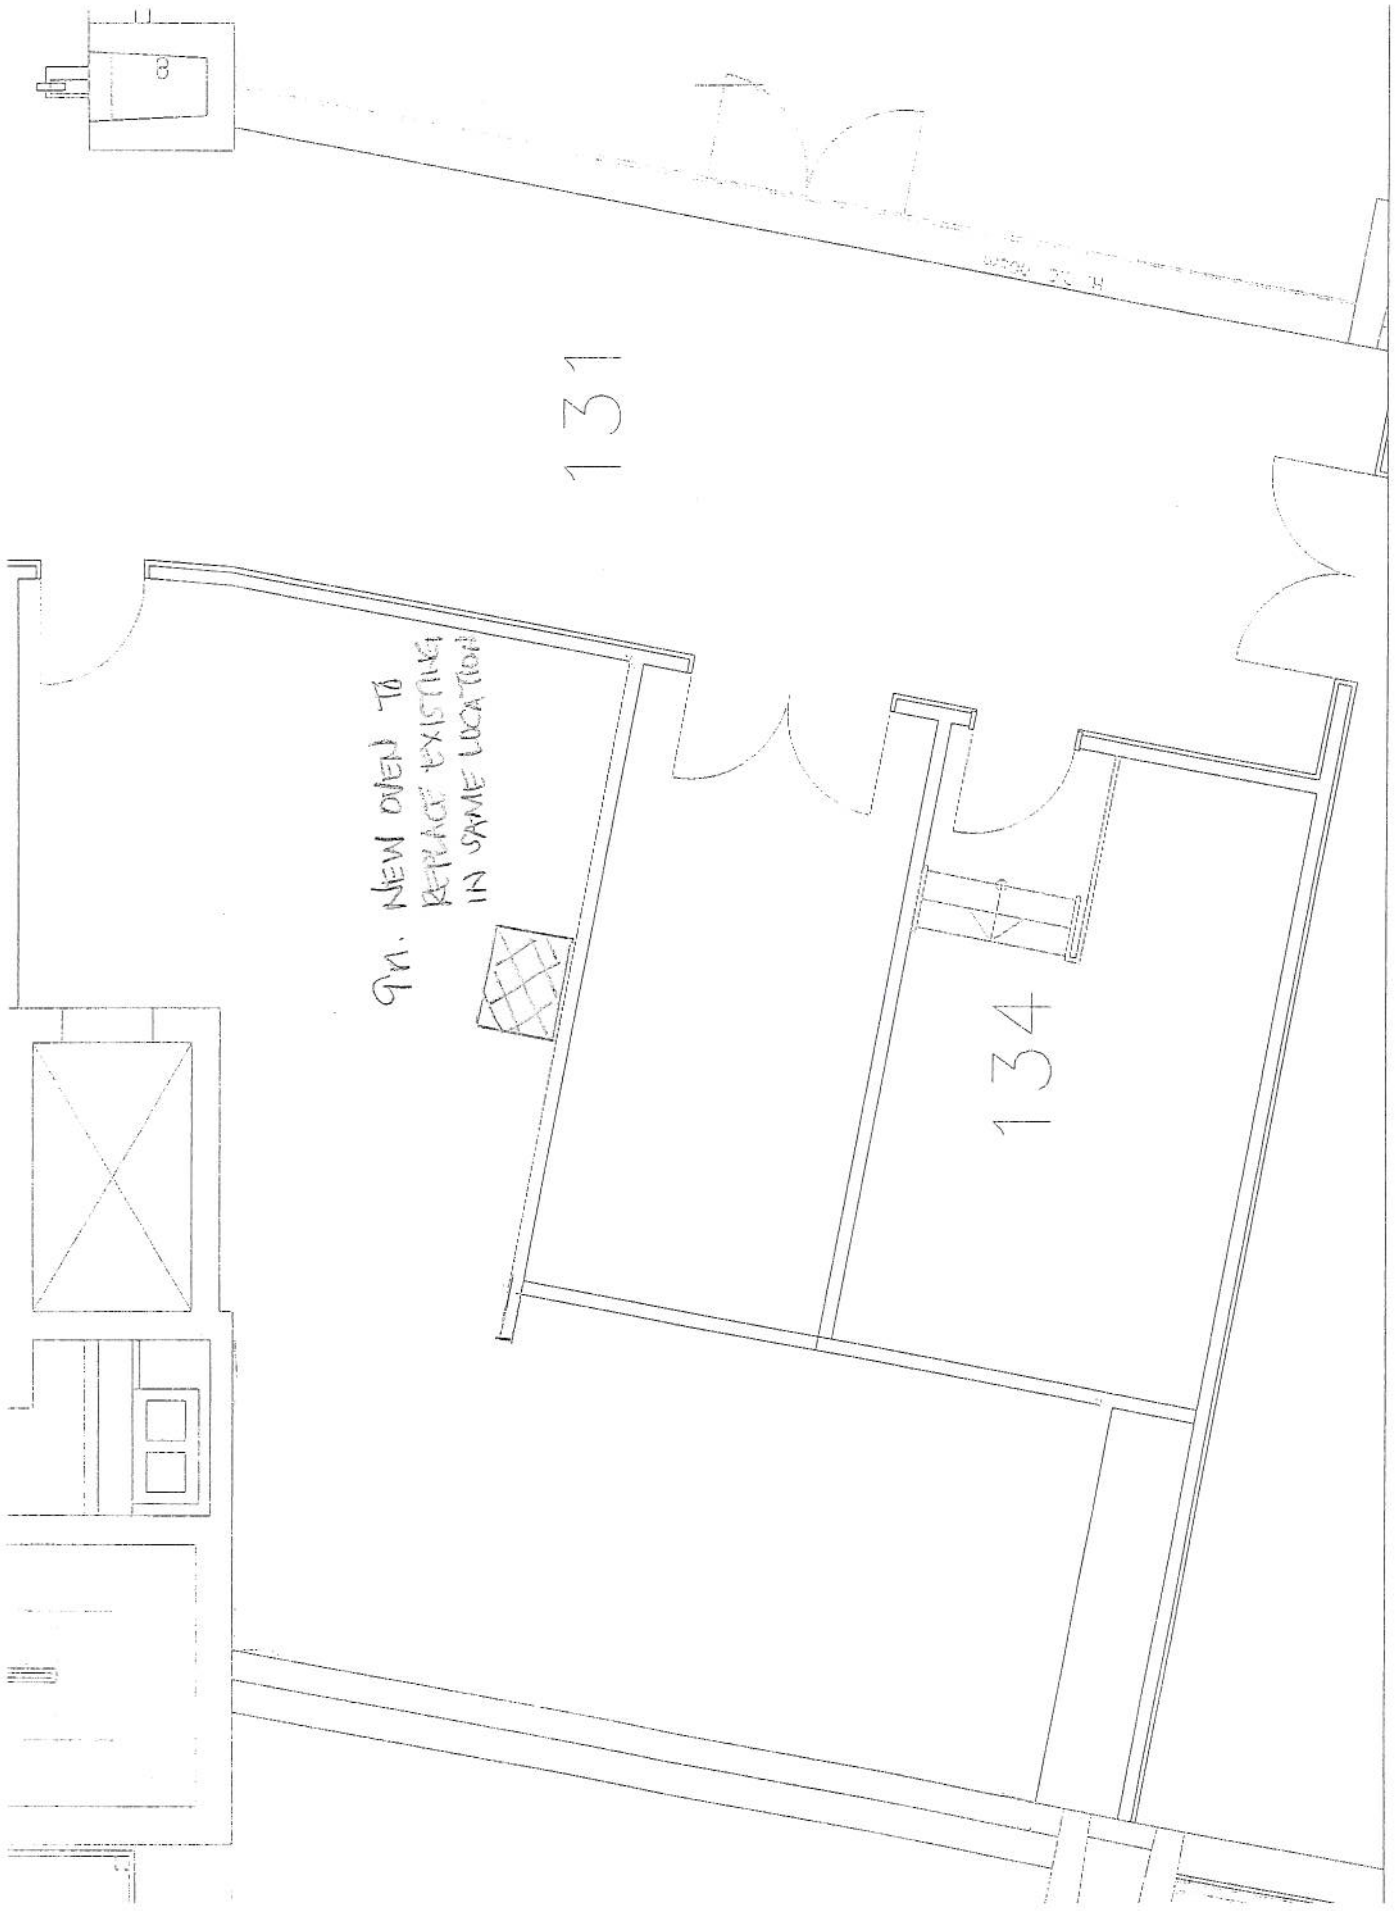

DRAWING #1

131

WOOD TO H

9a.- DEMO TOP AND BOTTOM
WOOD VENEER CABINETS
- REPLACE WITH NEW
SS TOP & BOTTOM
CABINETS TO FIT

134

DRAWING #2

DRAWING #3

131

9J. -INSTALL NEW
DISHWASHER,
- DEMO OLD RWK

9L. PURCHASE 2nd
COUNTERTOP REFRIGERATOR

EXISTING REFR

NEW RWK 2

131

134

DRAWING #5

N. NEW OVEN TO
REPLACE EXISTING
IN SAME LOCATION

131

134

DRAWING # G (Continued)