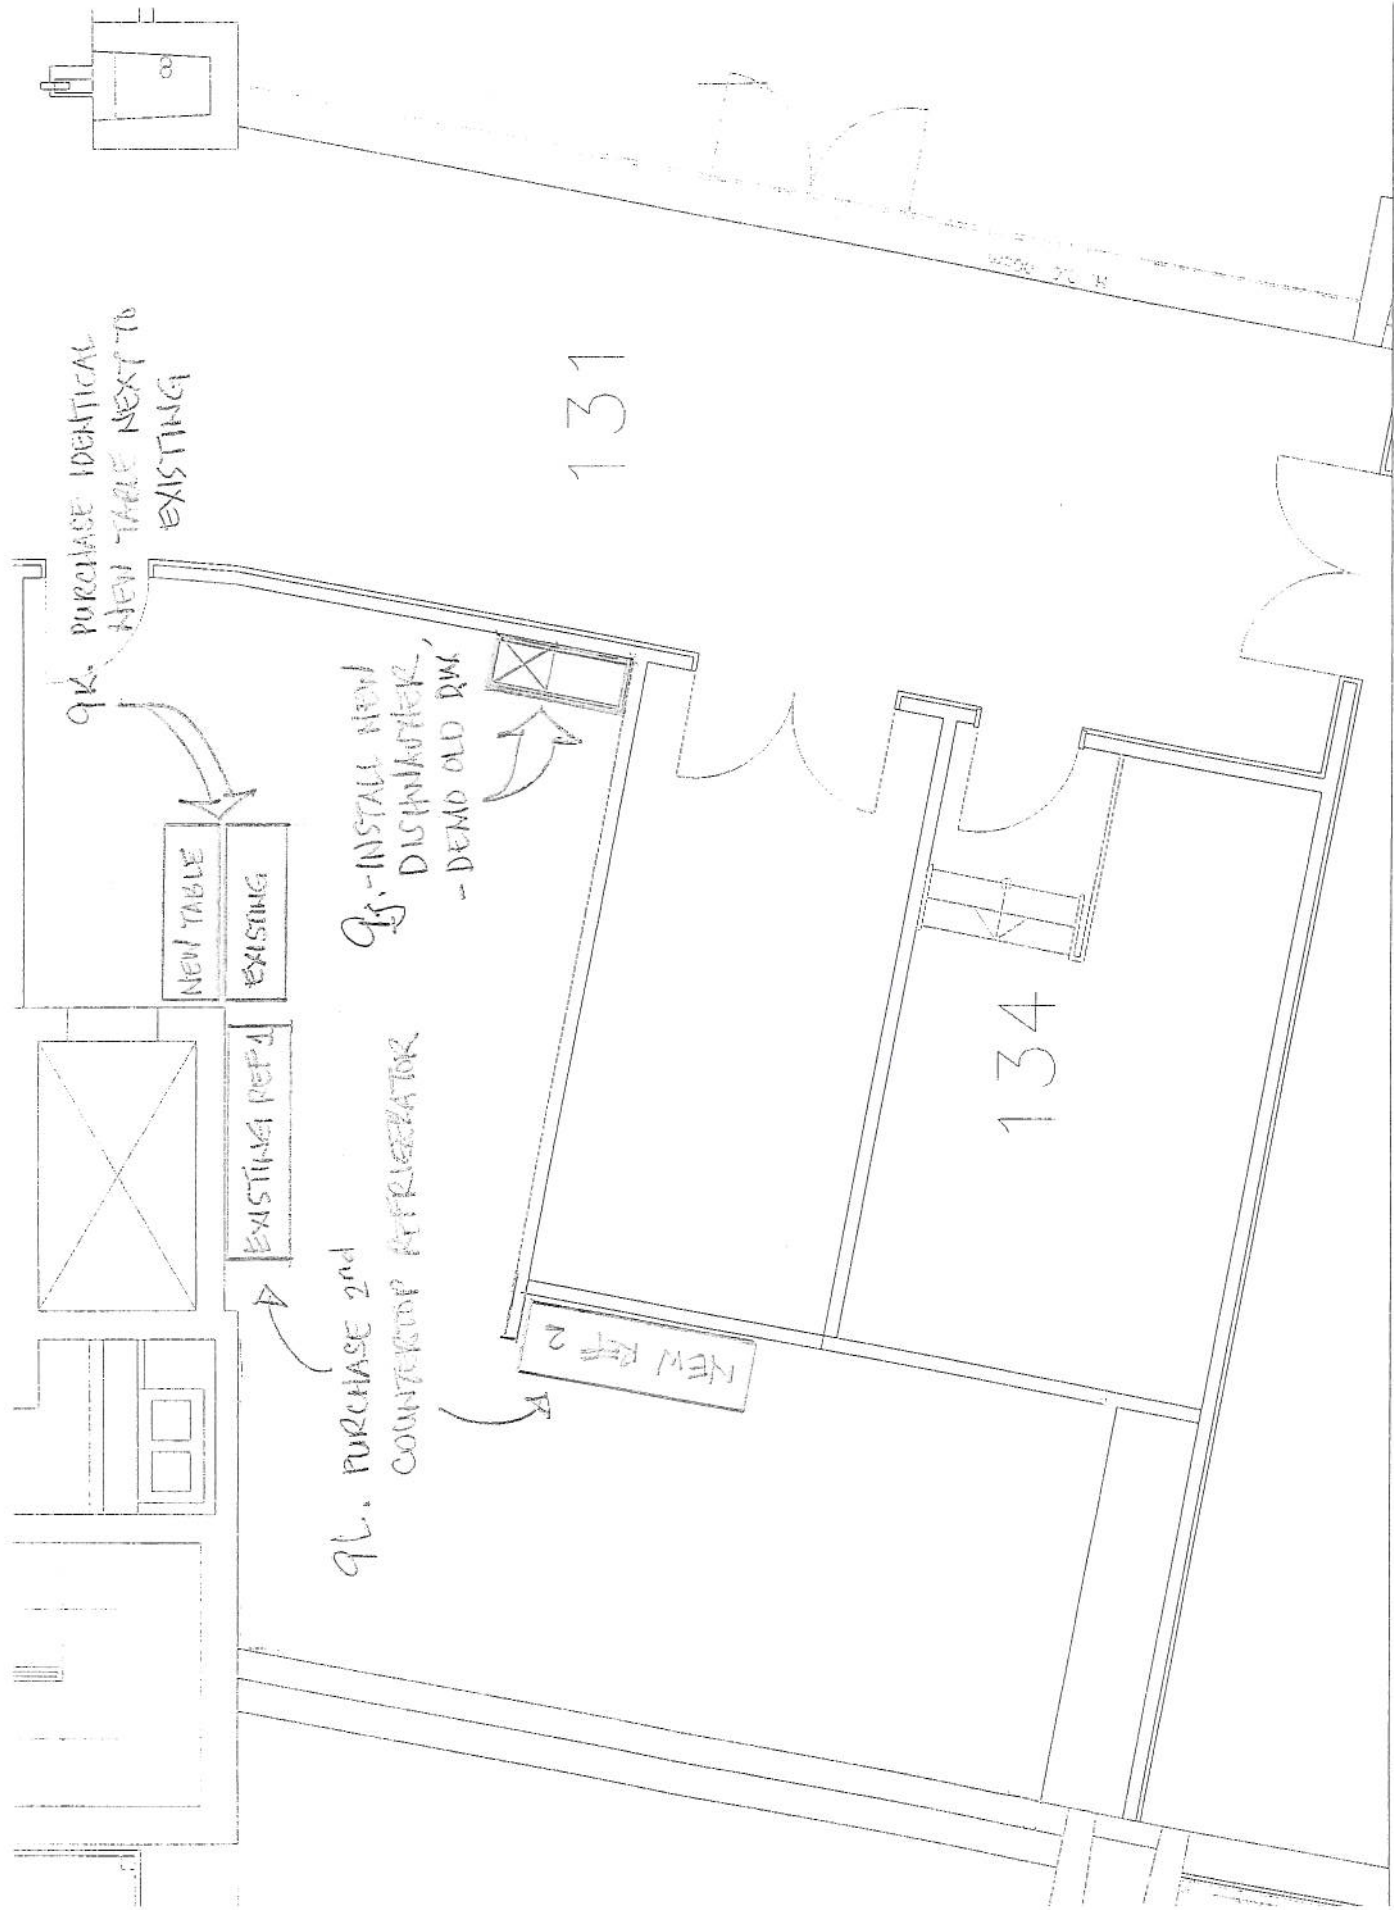

DRAWING #1

131

WOOD TO H

9a.- DEMO TOP AND BOTTOM
WOOD VENEER CABINETS
- REPLACE WITH NEW
SS TOP & BOTTOM
CABINETS TO FIT

134

DRAWING #2

DRAWING #3

131

134

9i. NEW 3/4 TOP CABINETS

9h. TWO NEW PREF TABLES

9f. RELOCATE ICE MACHINE

9g. NEW DEEPFRIG

DRAWING #4

9K. PURCHASE IDENTICAL
NEW TABLE NEXT TO
EXISTING

NEW TABLE
EXISTING

9J. -INSTALL NEW
DISHWASHER,
- DEMO OLD RWK

9L. PURCHASE 2nd
COUNTERTOP REFRIGERATOR

EXISTING REFR

NEW RWK 2

131

134

DRAWING #5

N. NEW OVEN TO
REPLACE EXISTING
IN SAME LOCATION