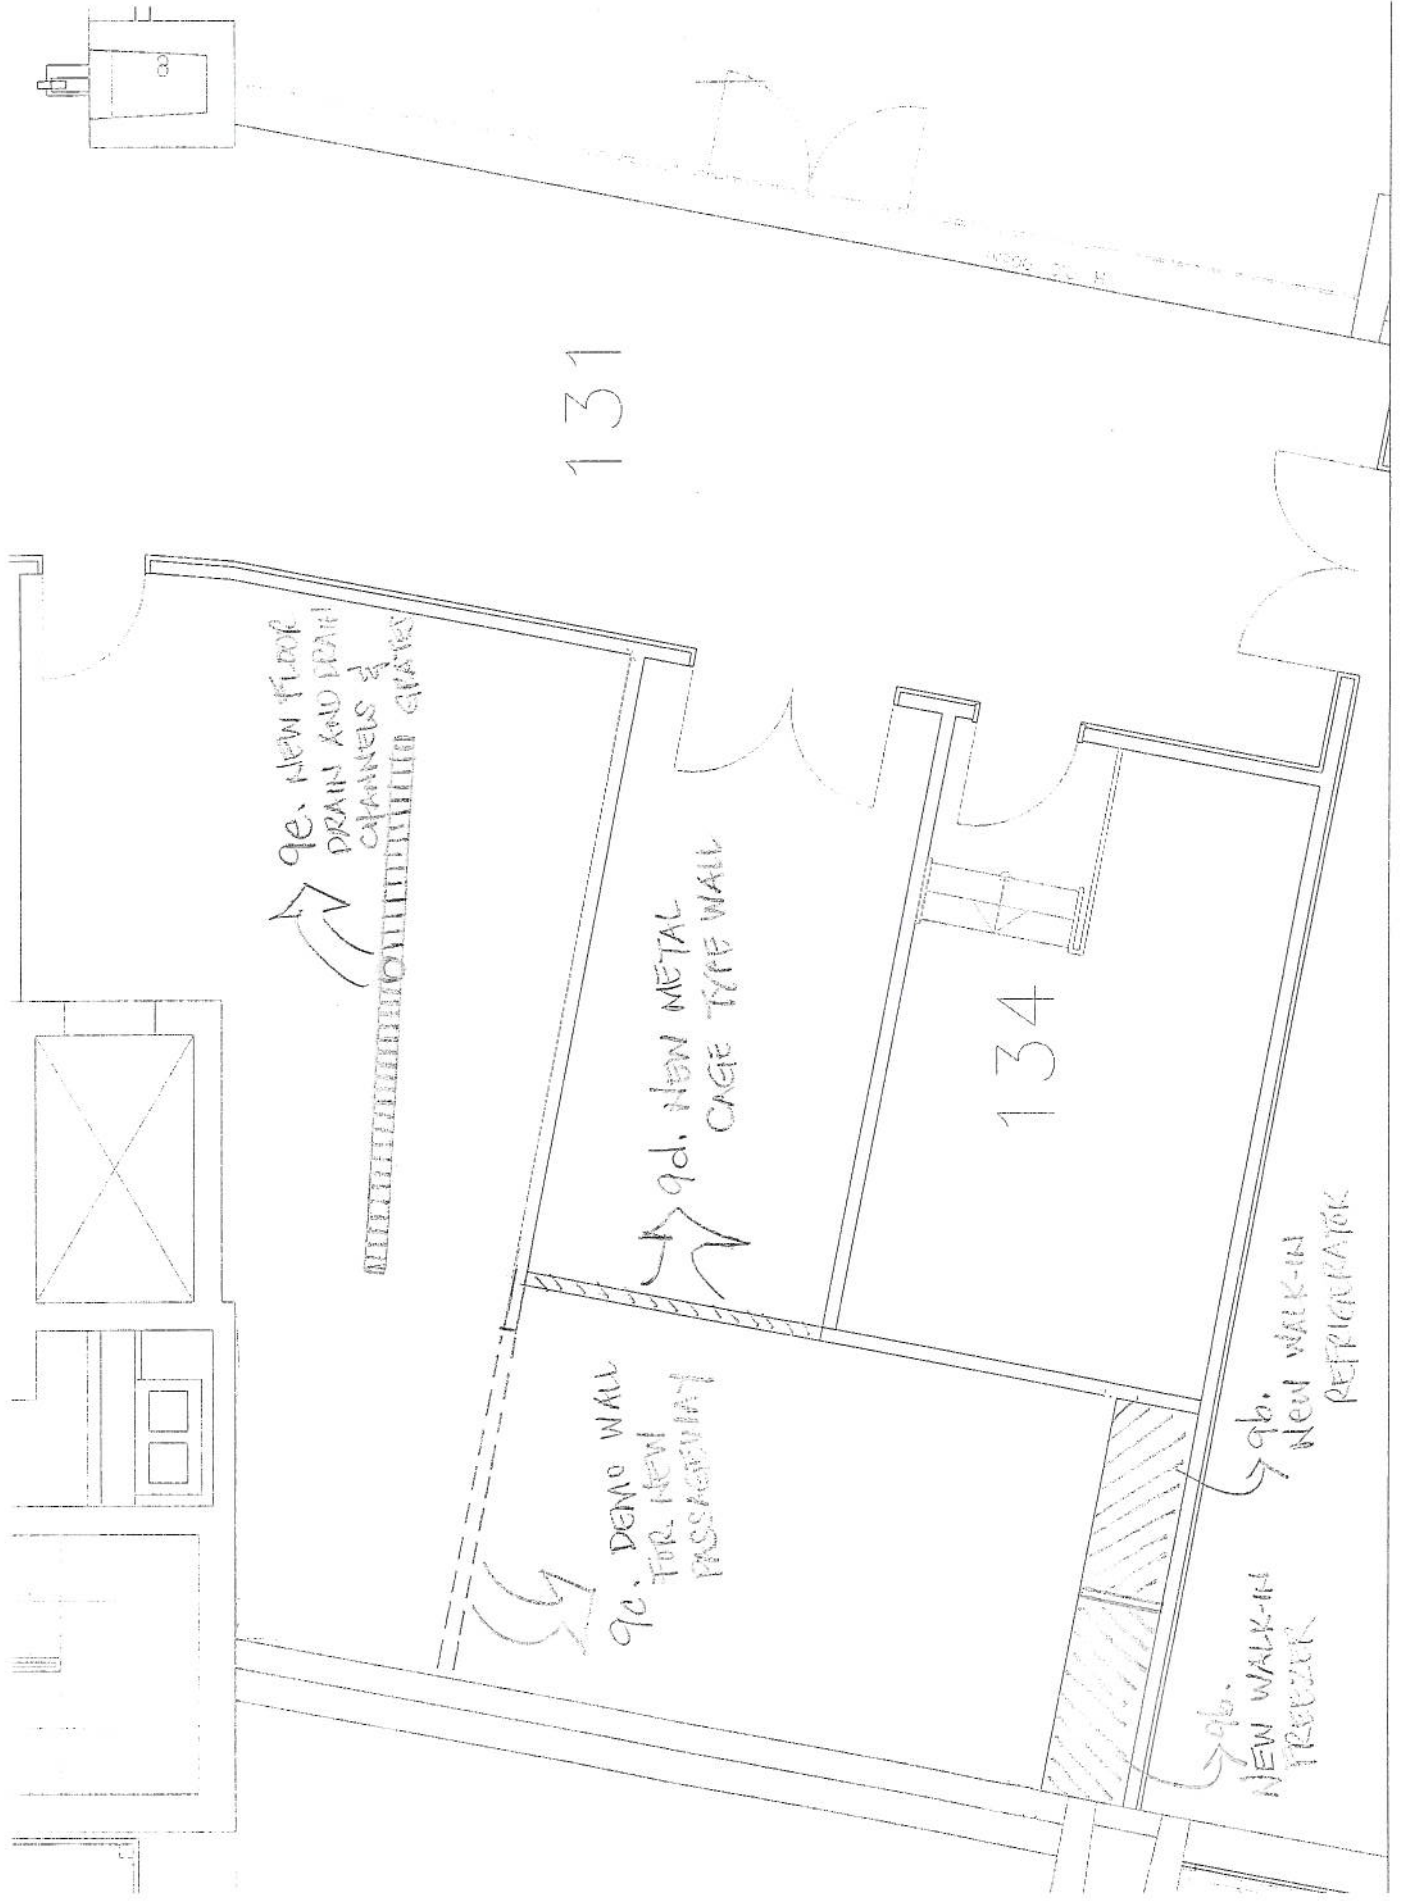

DRAWING #1

131

WOOD TO H

9a.- DEMO TOP AND BOTTOM
WOOD VENEER CABINETS
- REPLACE WITH NEW
SS TOP & BOTTOM
CABINETS TO FIT

134

DRAWING #2

DRAWING #3

131

134

9i. NEW 3/4 TOP CABINETS

9h. TWO NEW PREF TABLES

9f. RELOCATE ICE MACHINE

9g. NEW DEEPFRIG

DRAWING #4

9K. PURCHASE IDENTICAL
NEW TABLE NEXT TO
EXISTING

NEW TABLE
EXISTING